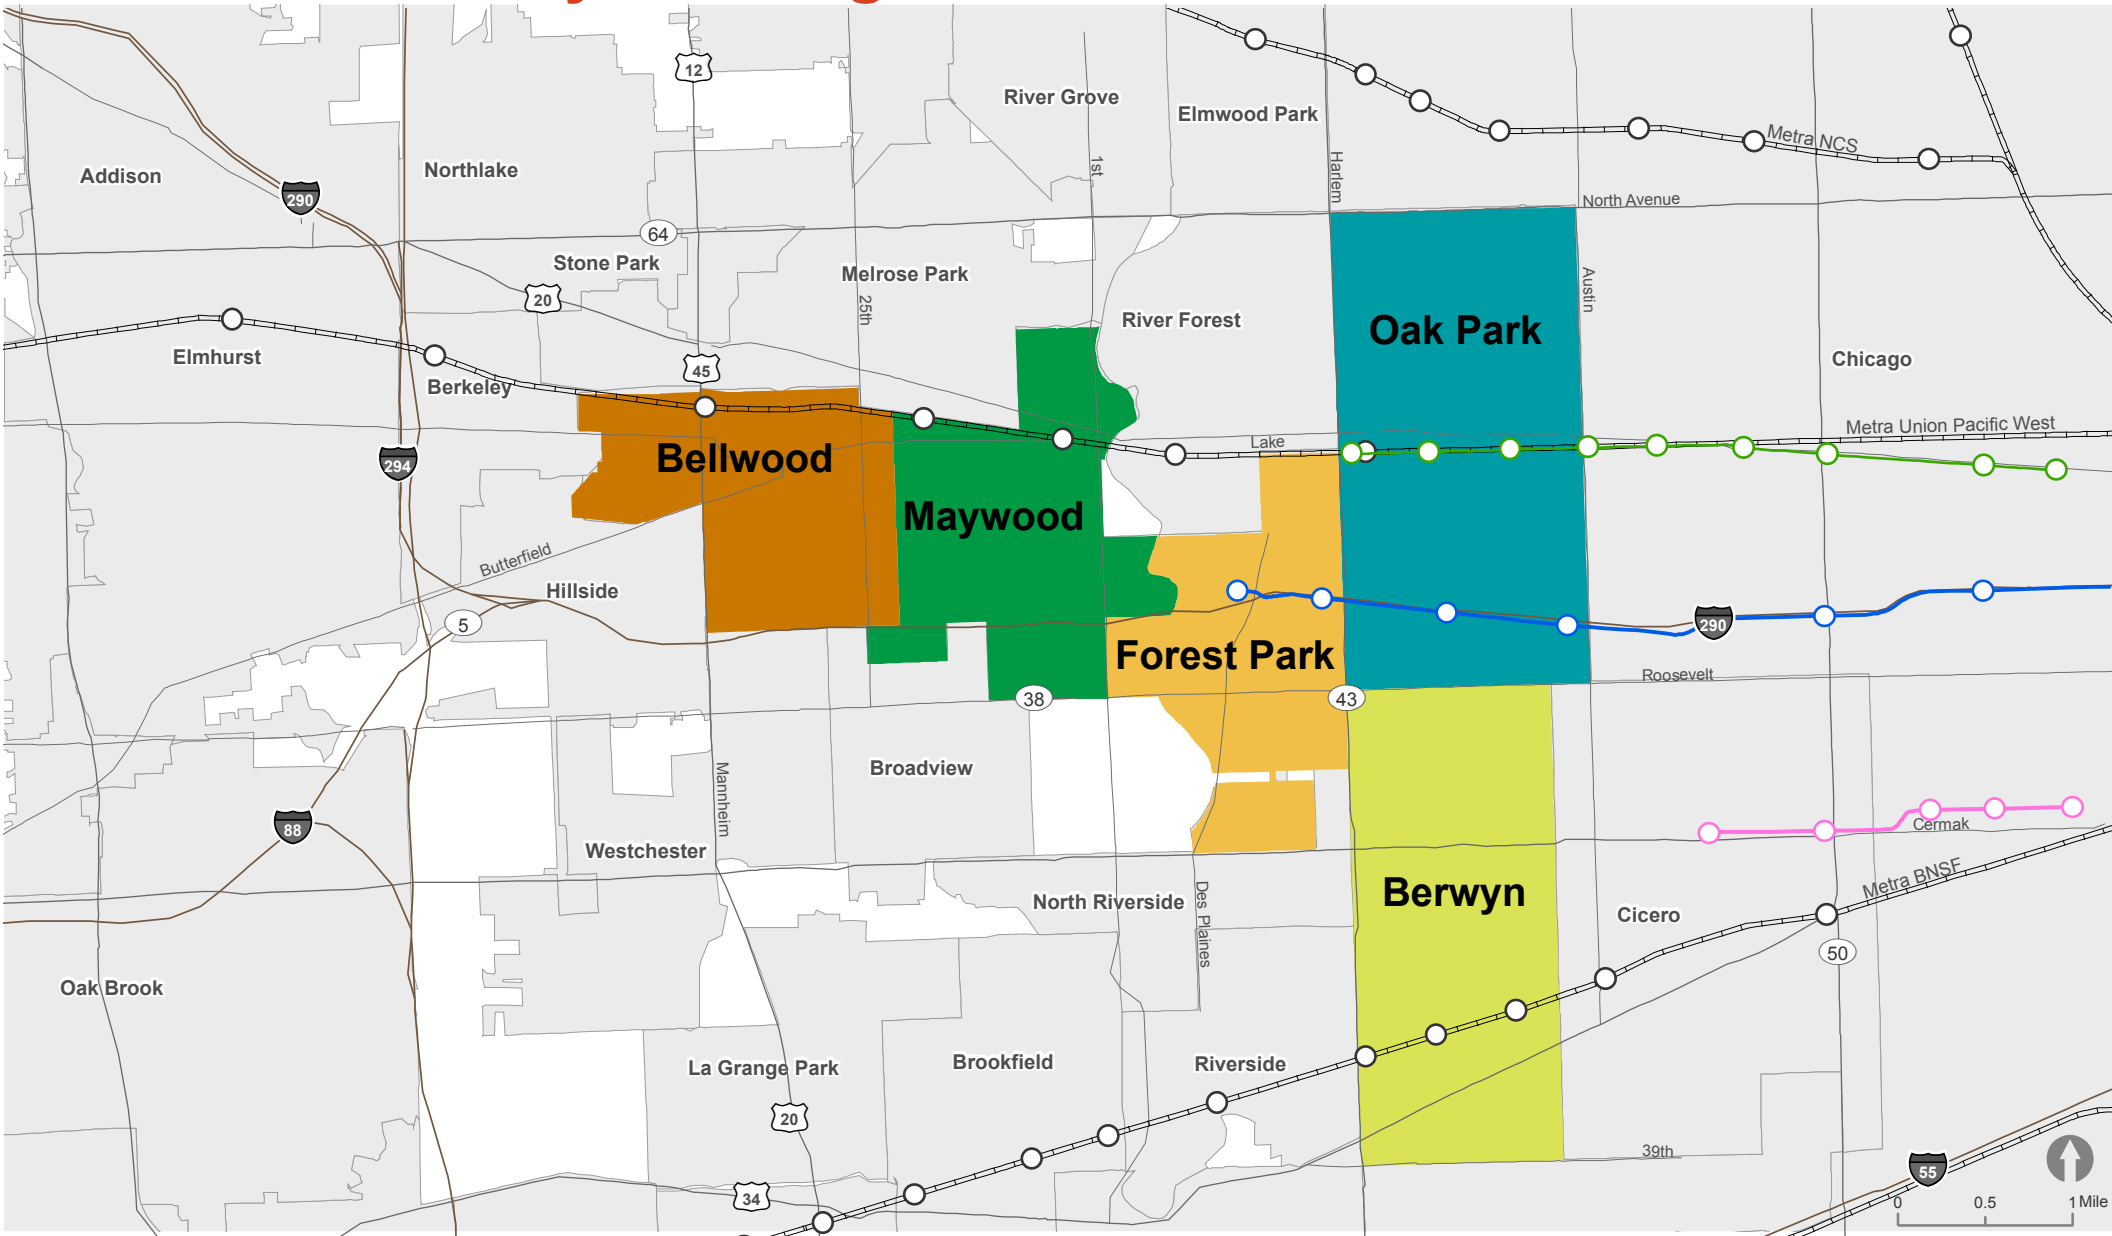

# West Cook County Housing Collaborative

-  CTA Blue Line Station
-  CTA Green Line Station
-  CTA Pink Line Station
-  Metra Station
-  Unincorporated